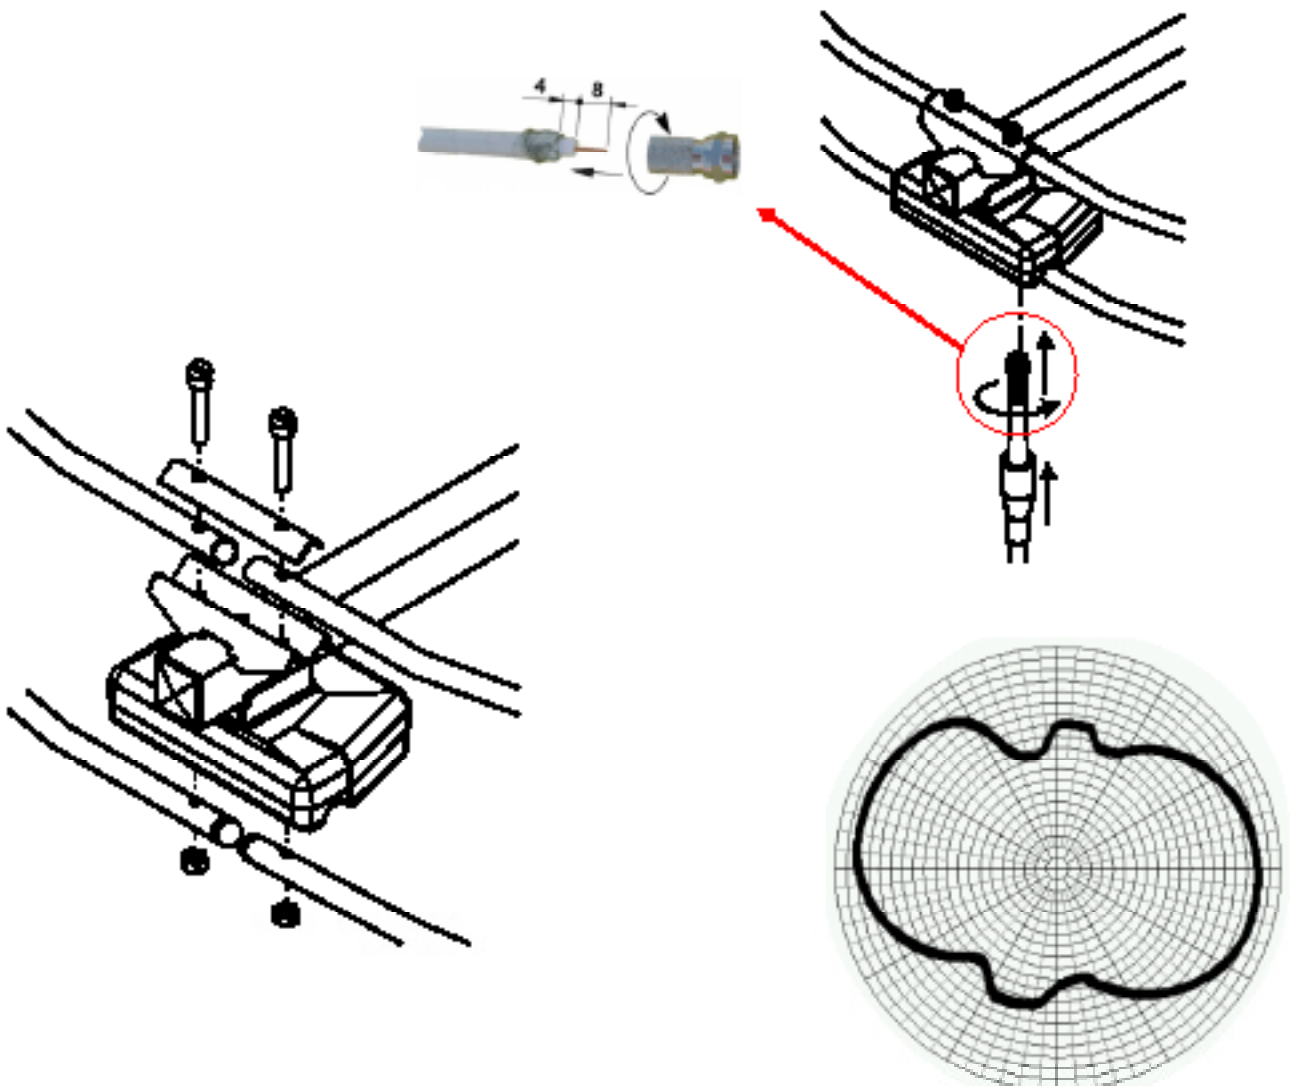

FM antenna

MAXIMUM FM 1 Antenna

#20604

Technical data

Frequency	Impedance	No. of elements	Beam width horizontal/vertical	Length (diameter)
87,5 ~108 MHz	75 Ω	1	360°	45 cm

Antenna connection:

**MAXIMUM FM 1
Antenna**

#20604

Antenna connection: